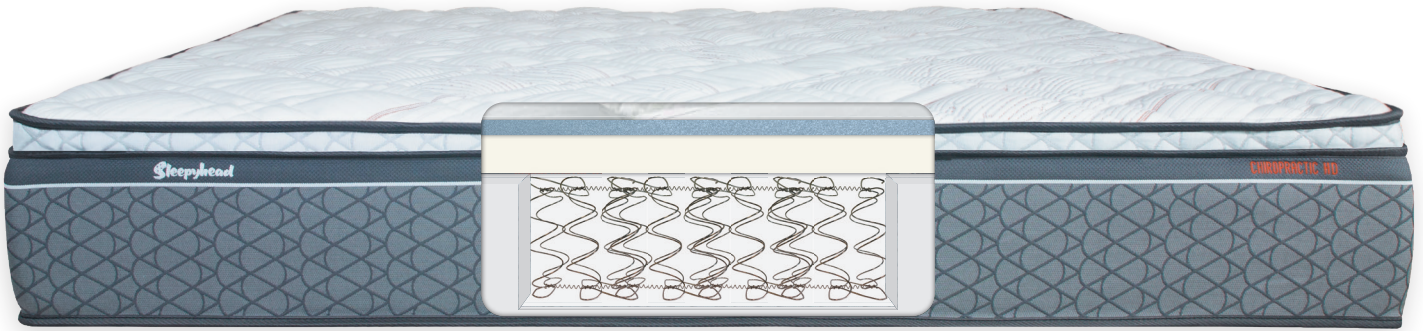

Sleepyhead CHIROPRACTIC HD

WE'VE GOT YOUR BACK.®

SPECIALIST BACK CARE SUPPORT

ORIENTATE

MEDIUM

SOFTER SUPPORT

FIRMER SUPPORT

SOFTER SUPPORT

FIRMER SUPPORT

SOFTER SUPPORT

FABRIC: DRYTECH
temperature control

We've developed Dry-Tech into the fabric of our Chiropractic beds to help wick away body moisture and heat while you sleep.

FUSION: GELTITANIUM

New Zealand made memory foam infused with Titanium and gel particles for conforming comfort with improved support and thermal performance.

TORQUEZONE: HD
therapeutic support

Strengthened z-shaped continuous coil 5-zone support system designed to reduce back stress.

Medium density unique foam structure with a medium feel provides extra support and luxurious comfort.

COMFORT: EDGE
edge to edge support

Solid foam edge provides support right to the edge of the mattress which reduces the roll out feeling